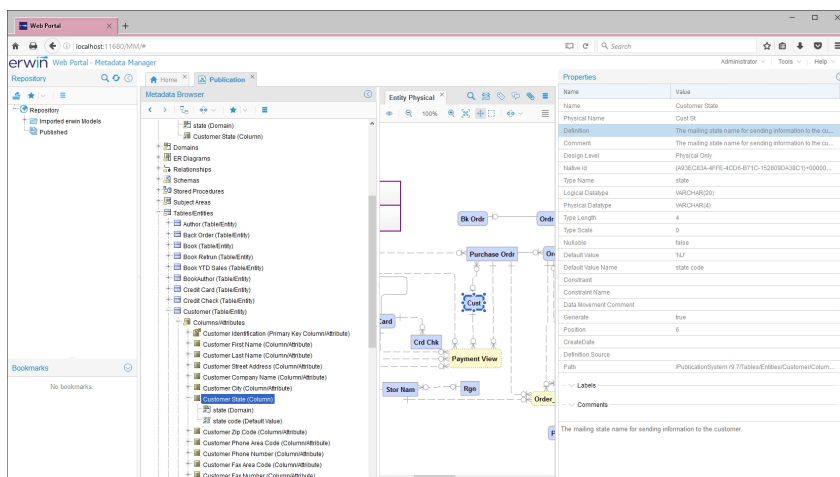

erwin® Web Portal

AT A GLANCE

The erwin Web Portal provides a simple, customisable, web-based interface that allows users across the organisation to easily discover, visualise and understand the data sources, structures and architectures that drive business. Aided by metadata, information and annotated diagrams from erwin data models, allows full utilisation of strategic assets. With easy navigation and an integrated view into the data landscape enables users to increase their “data fluency” and effectively contribute to a data-driven approach to business.

KEY BENEFITS/RESULTS

- Collaboration via a customisable web-based interface
- Reduce data source discovery and analysis cycles associated with data-driven initiatives
- Increase data quality and strategic data usage by enabling stakeholder “data fluency”

BUSINESS CHALLENGES

As the digital world rapidly changes, companies look for new ways of innovating. However, integration can bring risk and disruptions but represents significant opportunities for business transformation to a more data-driven approach. With increasing stakeholders involvement and accountability for data quality, consistency and veracity, organisations need an effective way to collaborate across roles and organisational silos to manage their complex data infrastructure in an agile and cost-effective way.

KEY FEATURES

- Business and technical user interfaces and reporting
- “High Fidelity” diagram visualisation — view models in various formats
- Graphical impact analysis, lineage and “where-used” reporting
- Metadata reporting and export to CSV
- Metadata search, browse and drill-down capability
- Collaboration services with tags, comments, attachments and a managed feedback loop
- erwin Data Modeler integration and design layer lineage
- Web-based user and role management — including integration with Enterprise Single Sign-On
- Internet-style keyword search and browse